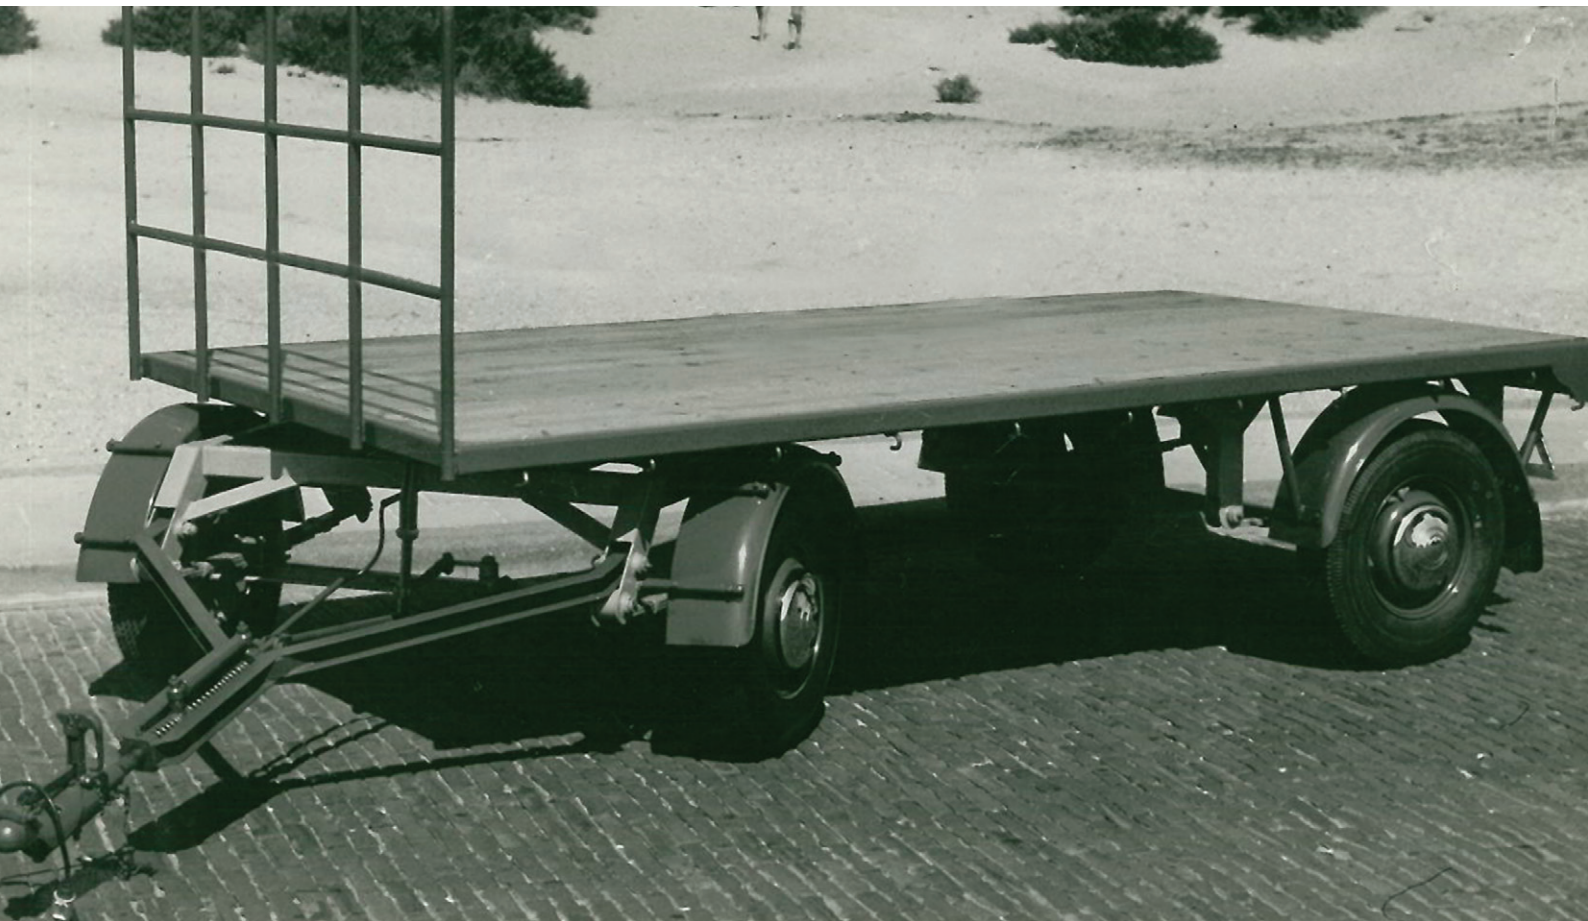

THEN...

2011

...AND NOW!

HAPERT
TRAILERS

WWW.HAPERT.COM

The industry standard for more than 45 years!
All 2011 model V turntable trailers have standard features that include:

- a lowered chassis with 195/50R13 tyres, floor height: approx. 750 mm
- the unique, TÜV approved "HAPERT"- load securing system
- flexible, plastic mudguards on the front and rear axles
- dimensions 6000 mm x 2000 mm, 3-axle model with a Maximum Gross Weight of 3500 kg
- available in a large number of different sizes and Maximum Gross Weights
- a wide range of available options and accessories