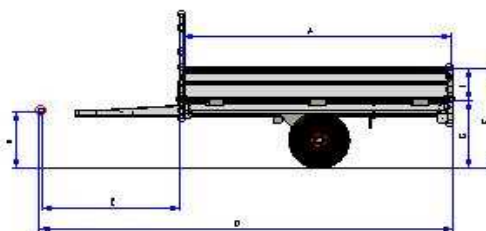

Dimensions / weights

		750 kg. 230x140	1350 kg. 230x140
Maximum Gross Weight		750	1350
Empty weight		215	260
Loading capacity		535	1090
Interior length	[A]	230	230
Interior width	[B]	140	140
Length drawbar	[C]	103	120
Total length	[D]	339	356
Total width	[E]	146	146
Total height	[F]	85	86
Height of the loading floor	[G]	55	56
Height of coupling	[H]	44	45
Height of the walls	[I]	30	30
Height ladder rack	[J]	50	50
Tyre size		18.5x8.5-8	195/55R10C

Amigo
your best friend, everywhere!