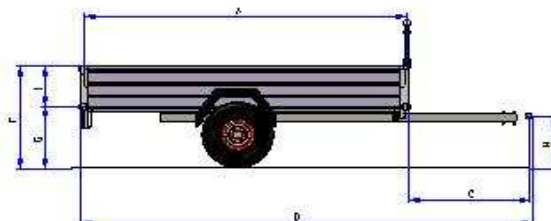

# Technical data "HAPERT" model AMIGO

AMIGO	
750 kg.	1350 kg.
210x114	210x114

AMIGO LARGE	
750 kg.	1350 kg.
260x134	260x134

## Dimensions / weights

		750 kg.	1350 kg.	750 kg.	1350 kg.
Maximum Gross Weight		750	1350	750	1350
Empty weight		145	195	185	235
Loading capacity		605	1155	565	1115
Interiour length	[A]	210	210	260	260
Interiour width	[B]	114	114	134	134
Length drawbar	[C]	90	90	100	100
Total length	[D]	307	307	368	368
Total width	[E]	159	159	179	179
Total height	[F]	87	89	87	89
Height of the loading floor	[G]	52	54	52	54
Height of coupling	[H]	43	44	43	44
Height of the sides	[I]	35	35	35	35
Height ladder rack	[J]	38	38	38	38
Tyre size		155R13	165R13C	155R13	165R13C

**Amigo**  
your best friend, everywhere!

**HAPERT**  
WWW.HAPERT.COM

Dimensions in cm, weights in kg.  
All specifications are subject to change

Edition: 11.09AM