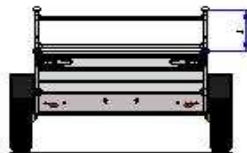

# Technical data "HAPERT" model AMIGO

AMIGO	
750 kg.	1350 kg.
210x114	210x114

AMIGO LARGE	
750 kg.	1350 kg.
260x134	260x134

## Dimensions / weights

		750 kg.	1350 kg.	750 kg.	1350 kg.
Maximum Gross Weight		750	1350	750	1350
Empty weight		145	195	185	235
Loading capacity		605	1155	565	1115
Interiour length	[A]	210	210	260	260
Interiour width	[B]	114	114	134	134
Length drawbar	[C]	90	90	100	100
Total length	[D]	307	307	368	368
Total width	[E]	159	159	179	179
Total height	[F]	87	89	87	89
Height of the loading floor	[G]	52	54	52	54
Height of coupling	[H]	43	44	43	44
Height of the sides	[I]	35	35	35	35
Height ladder rack	[J]	38	38	38	38
Tyre size		155R13	165R13C	155R13	165R13C

**Amigo**  
your best friend, everywhere!

**HAPERT**  
WWW.HAPERT.COM

Dimensions in cm, weights in kg.  
All specifications are subject to change

Edition: 11.09AM